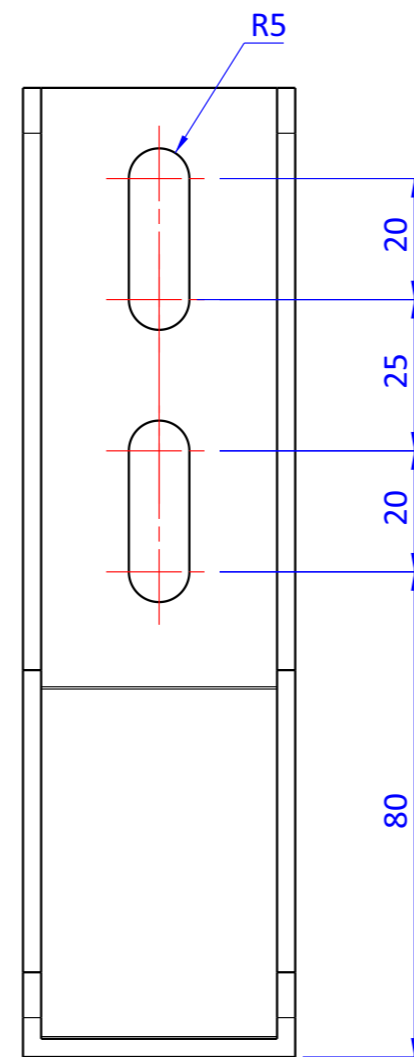

THE PROPERTY OF THE DRAWING IS ESTABLISHED BY LAW. IT IS FORBIDDEN TO PRODUCE OR SHOW IT TO THIRD PART. WITHOUT A WRITTEN AGREEMENT.

Format A3

UNI 936-76

 FPS FPSERVICES AUTOMATION				DESIGNED FROM	REVIEW
		GENERAL TOLERANCE UNI - ISO 2768 CLASSE f		DESCRIPTION	FPS Automation 12/02/2021 0,304kg PRO.084.409.001
PRO.084.409.001				PRO.084.409.001	