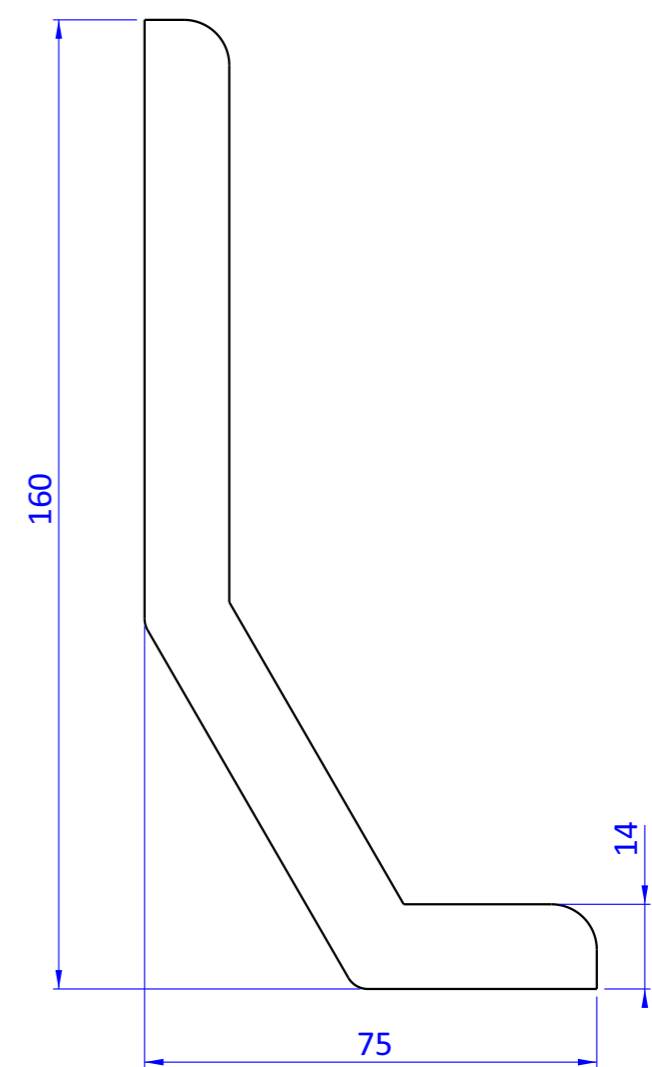

THE PROPERTY OF THE DRAWING IS ESTABLISHED BY LAW. IT IS FORBIDDEN TO PRODUCE OR SHOW IT TO THIRD PART. WITHOUT A WRITTEN AGREEMENT.

Format A3

UNI 936-76

 FPS FPSERVICES AUTOMATION				DESIGNED FROM	REVIEW
		GENERAL TOLERANCE UNI - ISO 2768 CLASSE f		DESCRIPTION	FPS Automation 12/02/2021 0,304kg PRO.084.409.001
PRO.084.409.001				PRO.084.409.001	