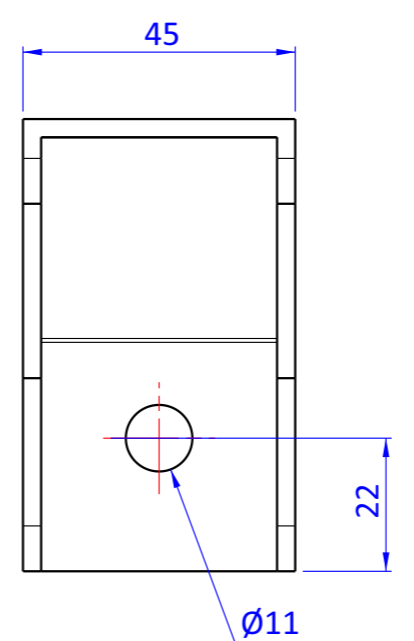

THE PROPERTY OF THE DRAWING IS ESTABLISHED BY LAW. IT IS FORBIDDEN TO PRODUCE OR SHOW IT TO THIRD PART. WITHOUT A WRITTEN AGREEMENT.

Format A3

UNI 936-76

 FPS FPSERVICES AUTOMATION				DESIGNED FROM	REVIEW
		GENERAL TOLERANCE UNI - ISO 2768 CLASSE f		DESCRIPTION	FPS Automation 12/02/2021 0,304kg PRO.084.409.001
PRO.084.409.001				PRO.084.409.001	